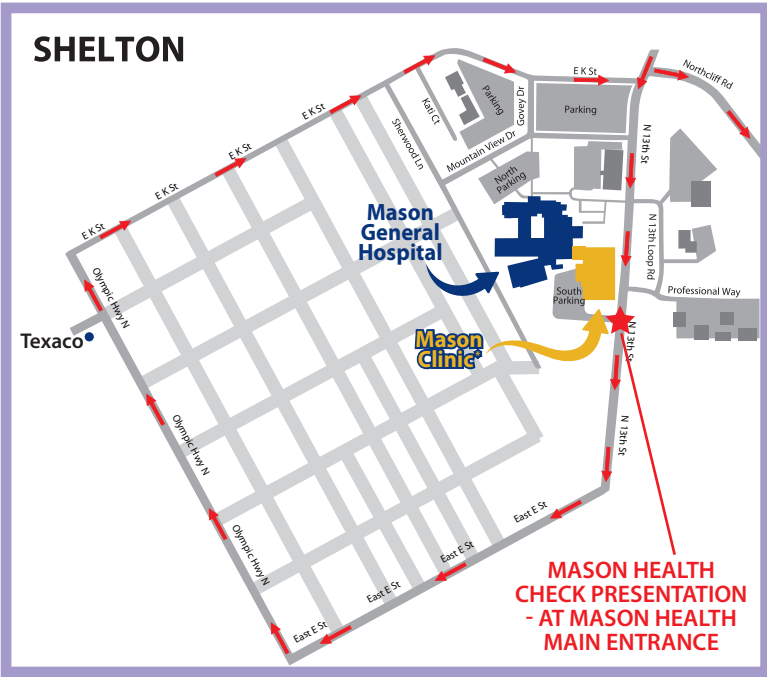

## SEPT. 19, 2020

**\$28**  
**INDIVIDUAL**  
**\$30 COUPLE**  
(two riders on one bike)

Motorcycle riders from all around the area are welcome to join the inaugural **Bikers for Babies** fundraiser for Mason General Hospital Foundation, presented with **Indian Motorcycle of Bremerton, Indian Motorcycle Riders Group #2047 and Brothers Powersports!**

Funds raised will support a fetal heartbeat telemetry unit for Mason Health's Birth Center.

Register online at [www.masongeneral.com](http://www.masongeneral.com) or register in-person at Brothers Powersports in Bremerton. For questions, call MGHF: 360-427-3623 or Brothers Powersports: 360-479-6943.

# SHELTON

3898-3000  
Division Ave West

Bear Creek  
Country Store

**BREMERTON  
MOTORSPORTS PARK**

BELFAIR

Hood Canal  
Communications  
Roadside Report  
UNION

ALLYN-  
GRAPEVIEW

SHELTON  
*See inset map*

## DIRECTIONS

- 1** Start at Bremerton Motorsports Park
- 2** Turn right onto WA-3 N
- 3** Turn left onto W Belfair Valley Rd
- 4** Continue onto NE Old Belfair Hwy and WA-300 E
- 5** Turn right onto WA-3N and right onto WA-106 W
- 6** Turn left onto E Dalby Rd
- 7** Pass by Hood Canal Communications in Union and wave!
- 8** Turn left onto E McReavy Rd
- 9** Continue onto E Brockdale Rd and N 13th Street
- 10** Pass by Mason Health campus and wave!
- 11** Turn right onto East E Street
- 12** Turn right onto Olympic Hwy N
- 13** Stop at Texaco Gas Station if needed
- 14** Turn right at the 1st cross street onto E K St
- 15** Drive through intersection onto Northcliff Road into downtown Shelton
- 16** After the traffic circle, turn left onto E Pine St/WA-3 N
- 17** Continue on WA-3 N back through Grapeview, Allyn and Belfair
- 18** Turn right toward Airport Way SW, heading back to Bremerton Motorsports Park