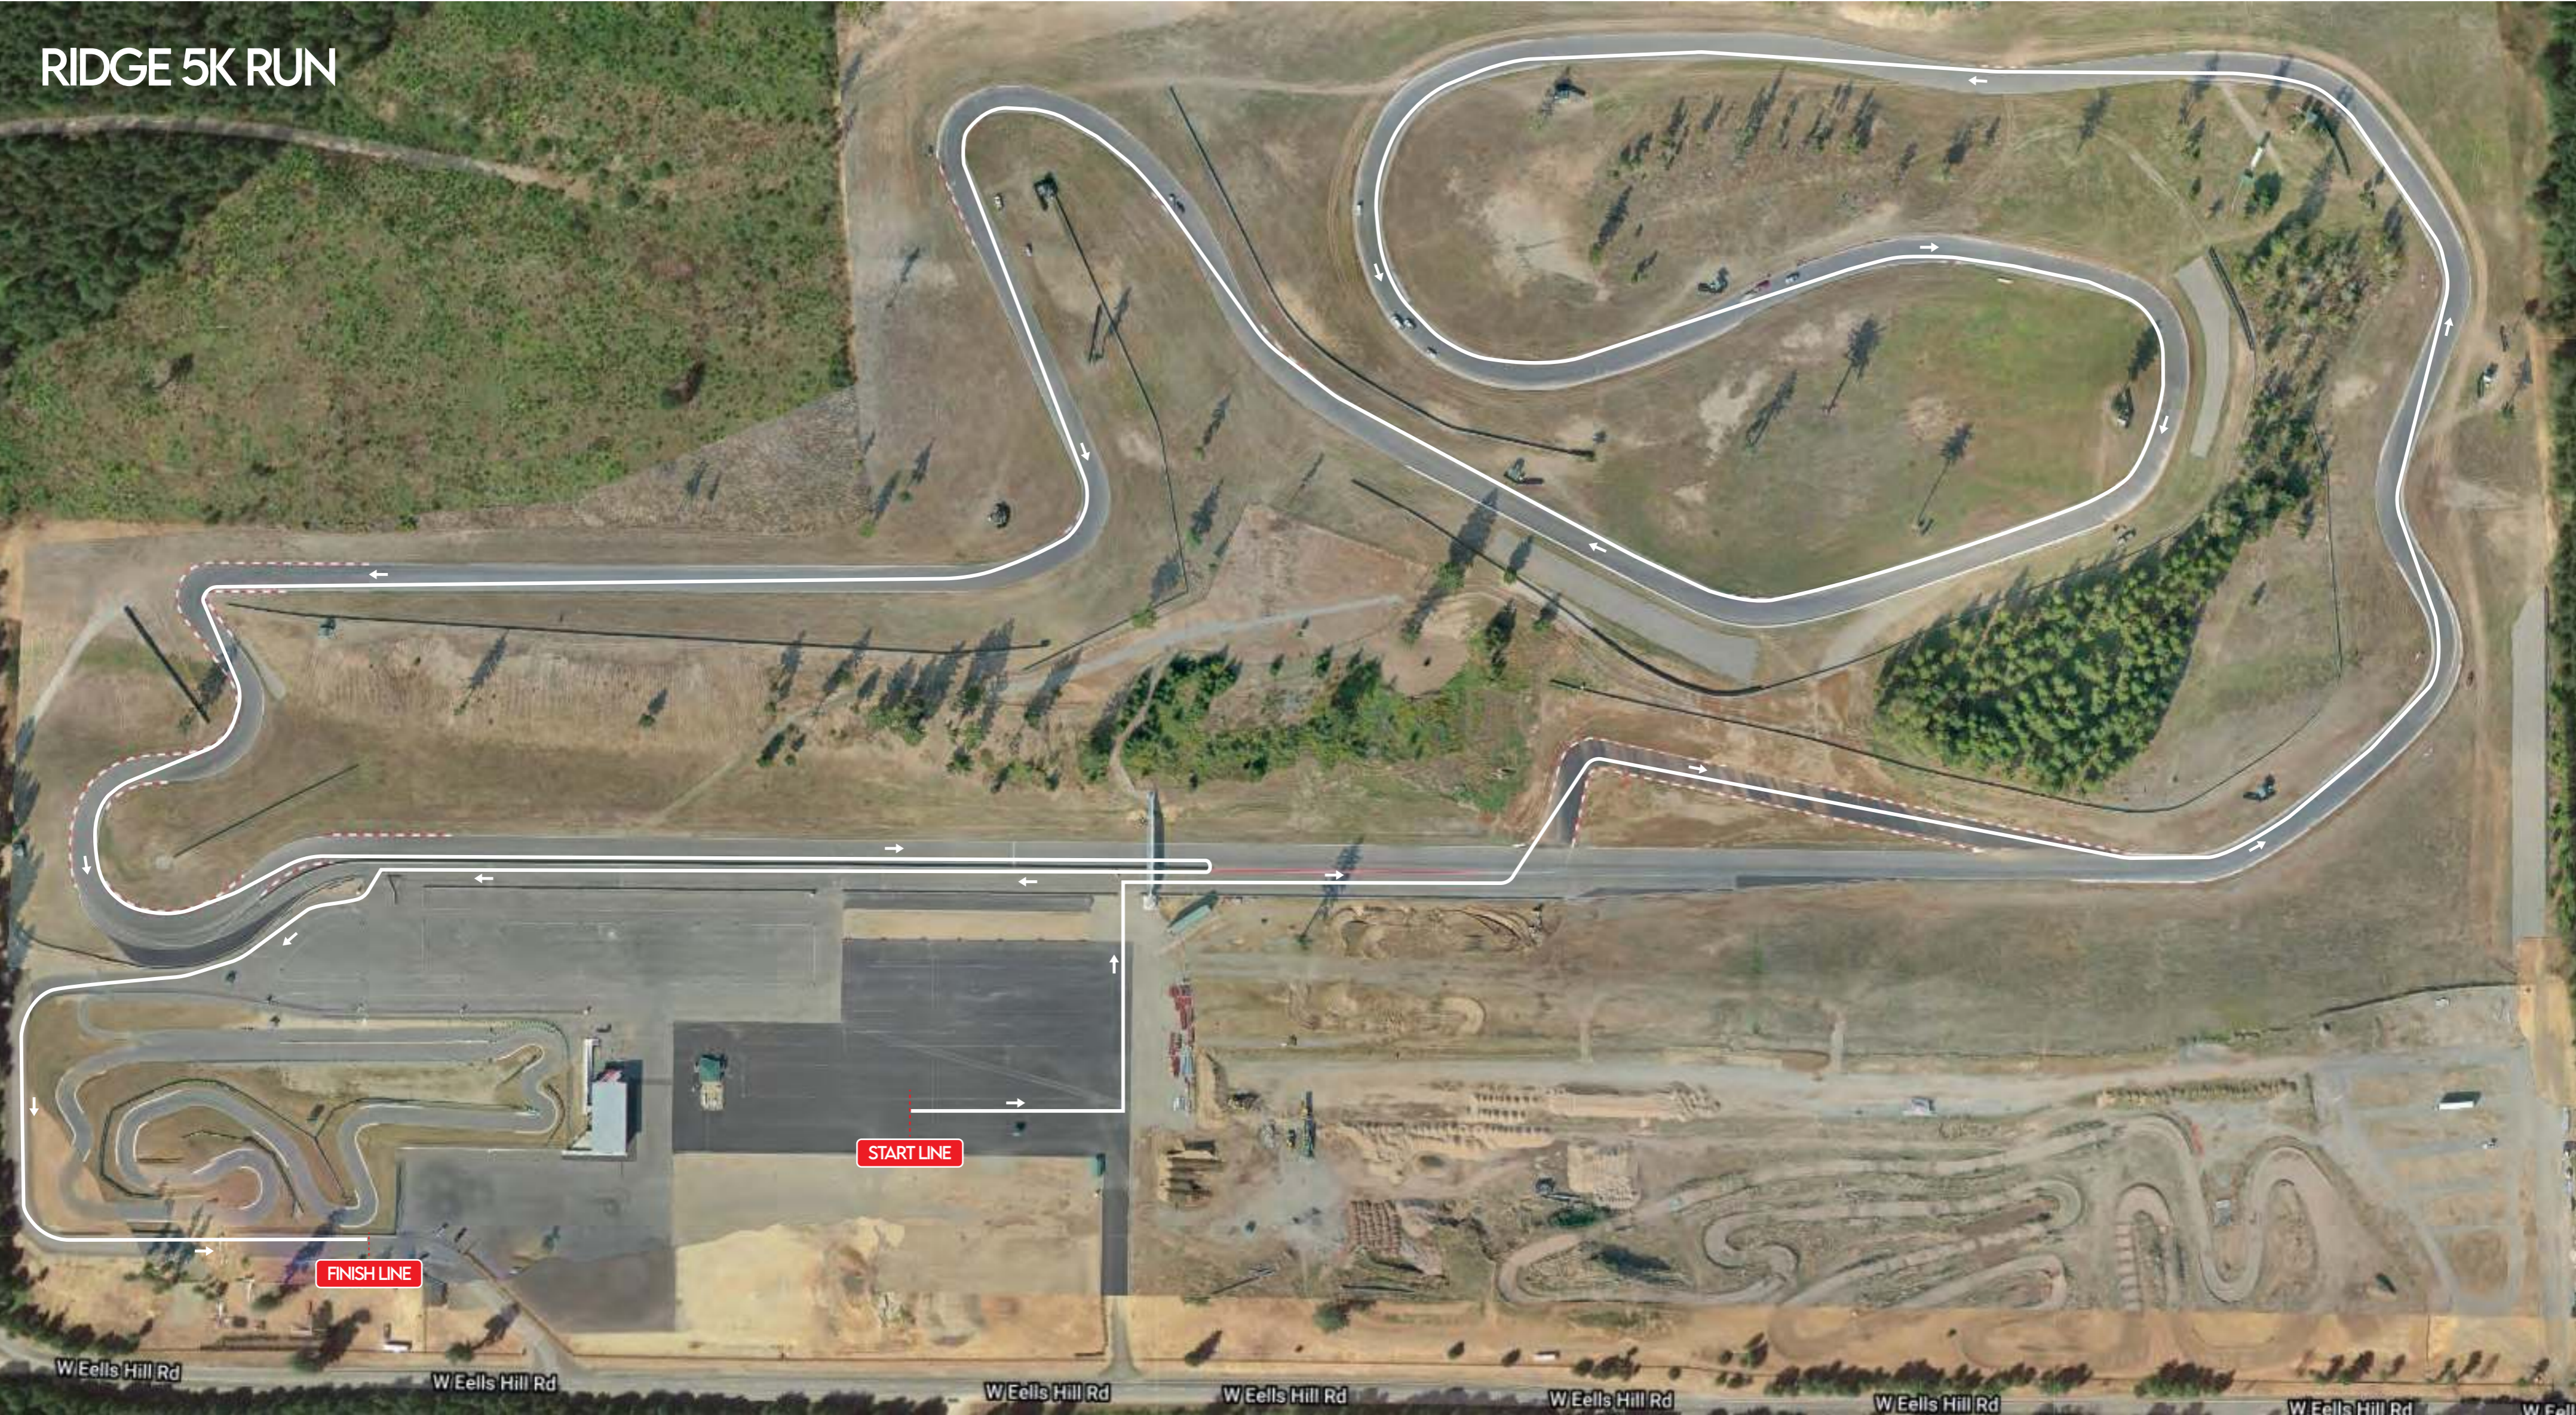

RIDGE 5K RUN

START LINE

FINISH LINE

W Eells Hill Rd

W Eells Hill Rd

W Eells Hill Rd

W Eells Hill Rd

W Eells Hill Rd

W Eells Hill Rd

W Eells Hill Rd

W Eells Hill Rd

RIDGE 10K RUN

LAP 1 & 2 (Full laps on Road Course)
LAP 3 (is Chicane only and turns runners back to paddock/finish line)

START LINE

FINISH LINE

W Eells Hill Rd W Eells Hill Rd W Eells Hill Rd W Eells Hill Rd W Eells Hill Rd W Eells Hill Rd W Eells Hill Rd